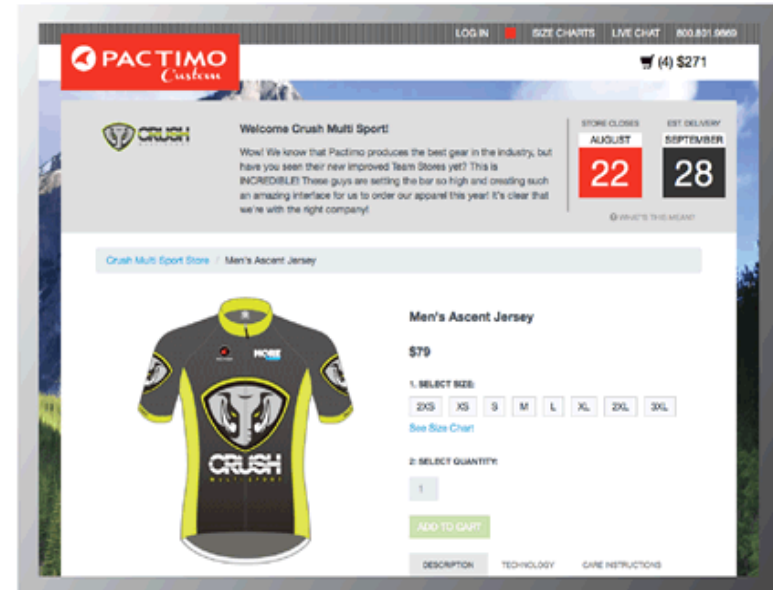

<https://youtu.be/PWE_igzPLJ0>

*Ein diesen Link kopieren und Demo Video anschauen

service-eu@pactimo.com